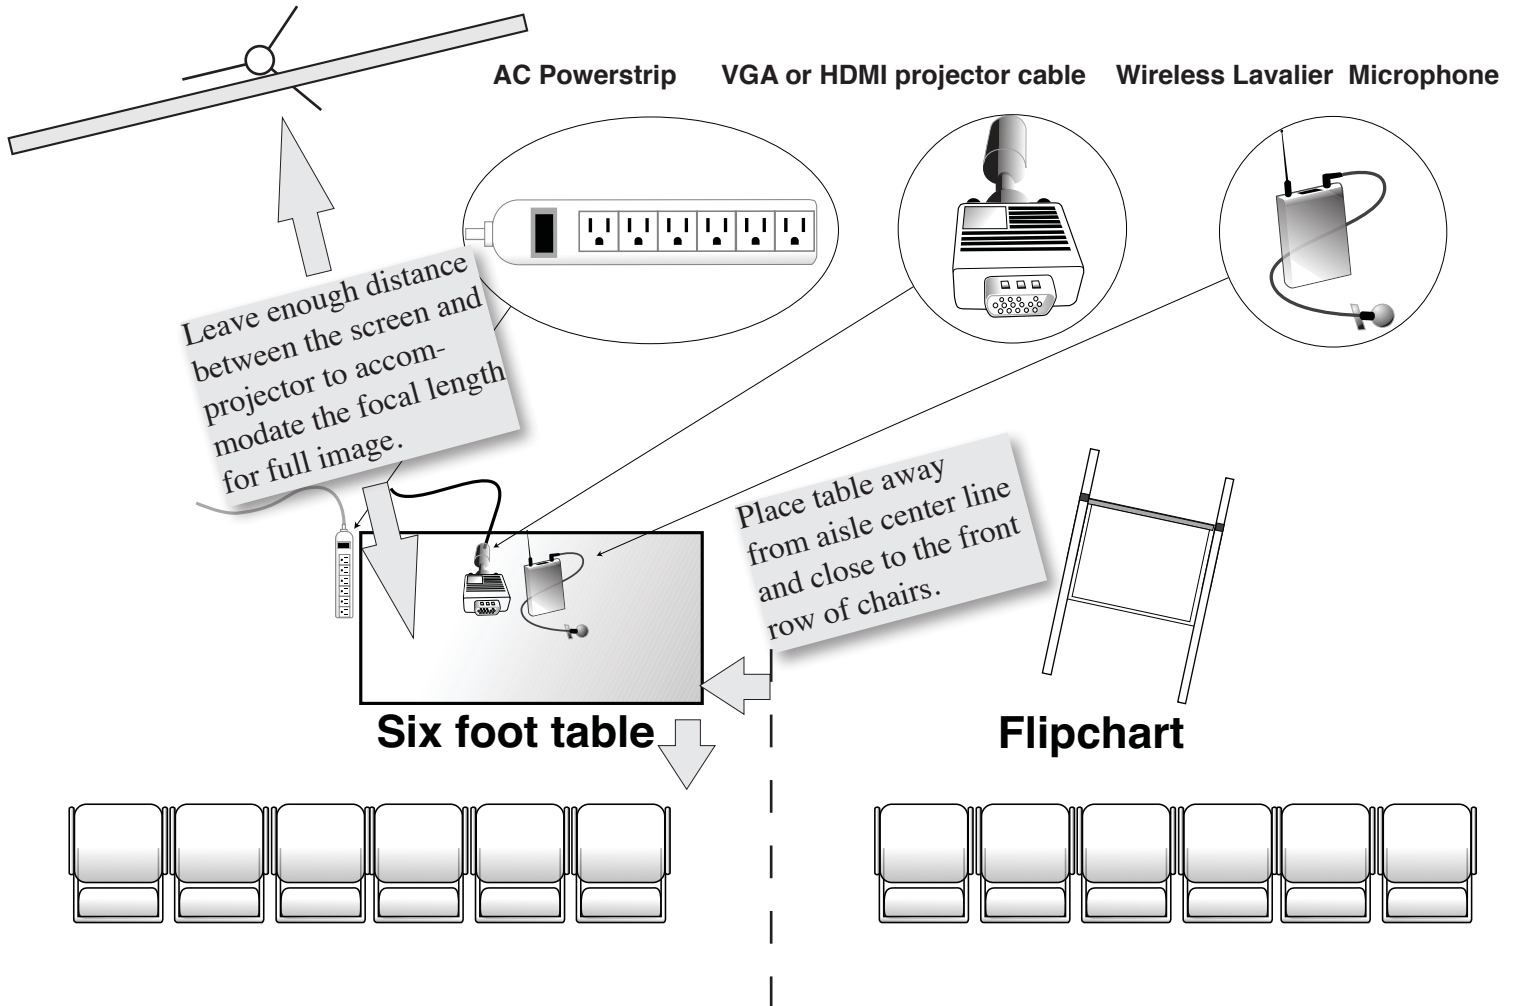

Presenter Area Diagram

David Knox Productions, Inc. 7300 Metro Blvd. Suite 120. Edina, MN 55439 952-835-4477

Ceiling mounted projectors and/or wall mounted screens: For single center screen, please arrange the presenter area to be away from the projected image to avoid shining on the presenter.
For two screens, center the presenter area between the screens.
***** NEVER place the projector in the center aisle.*****